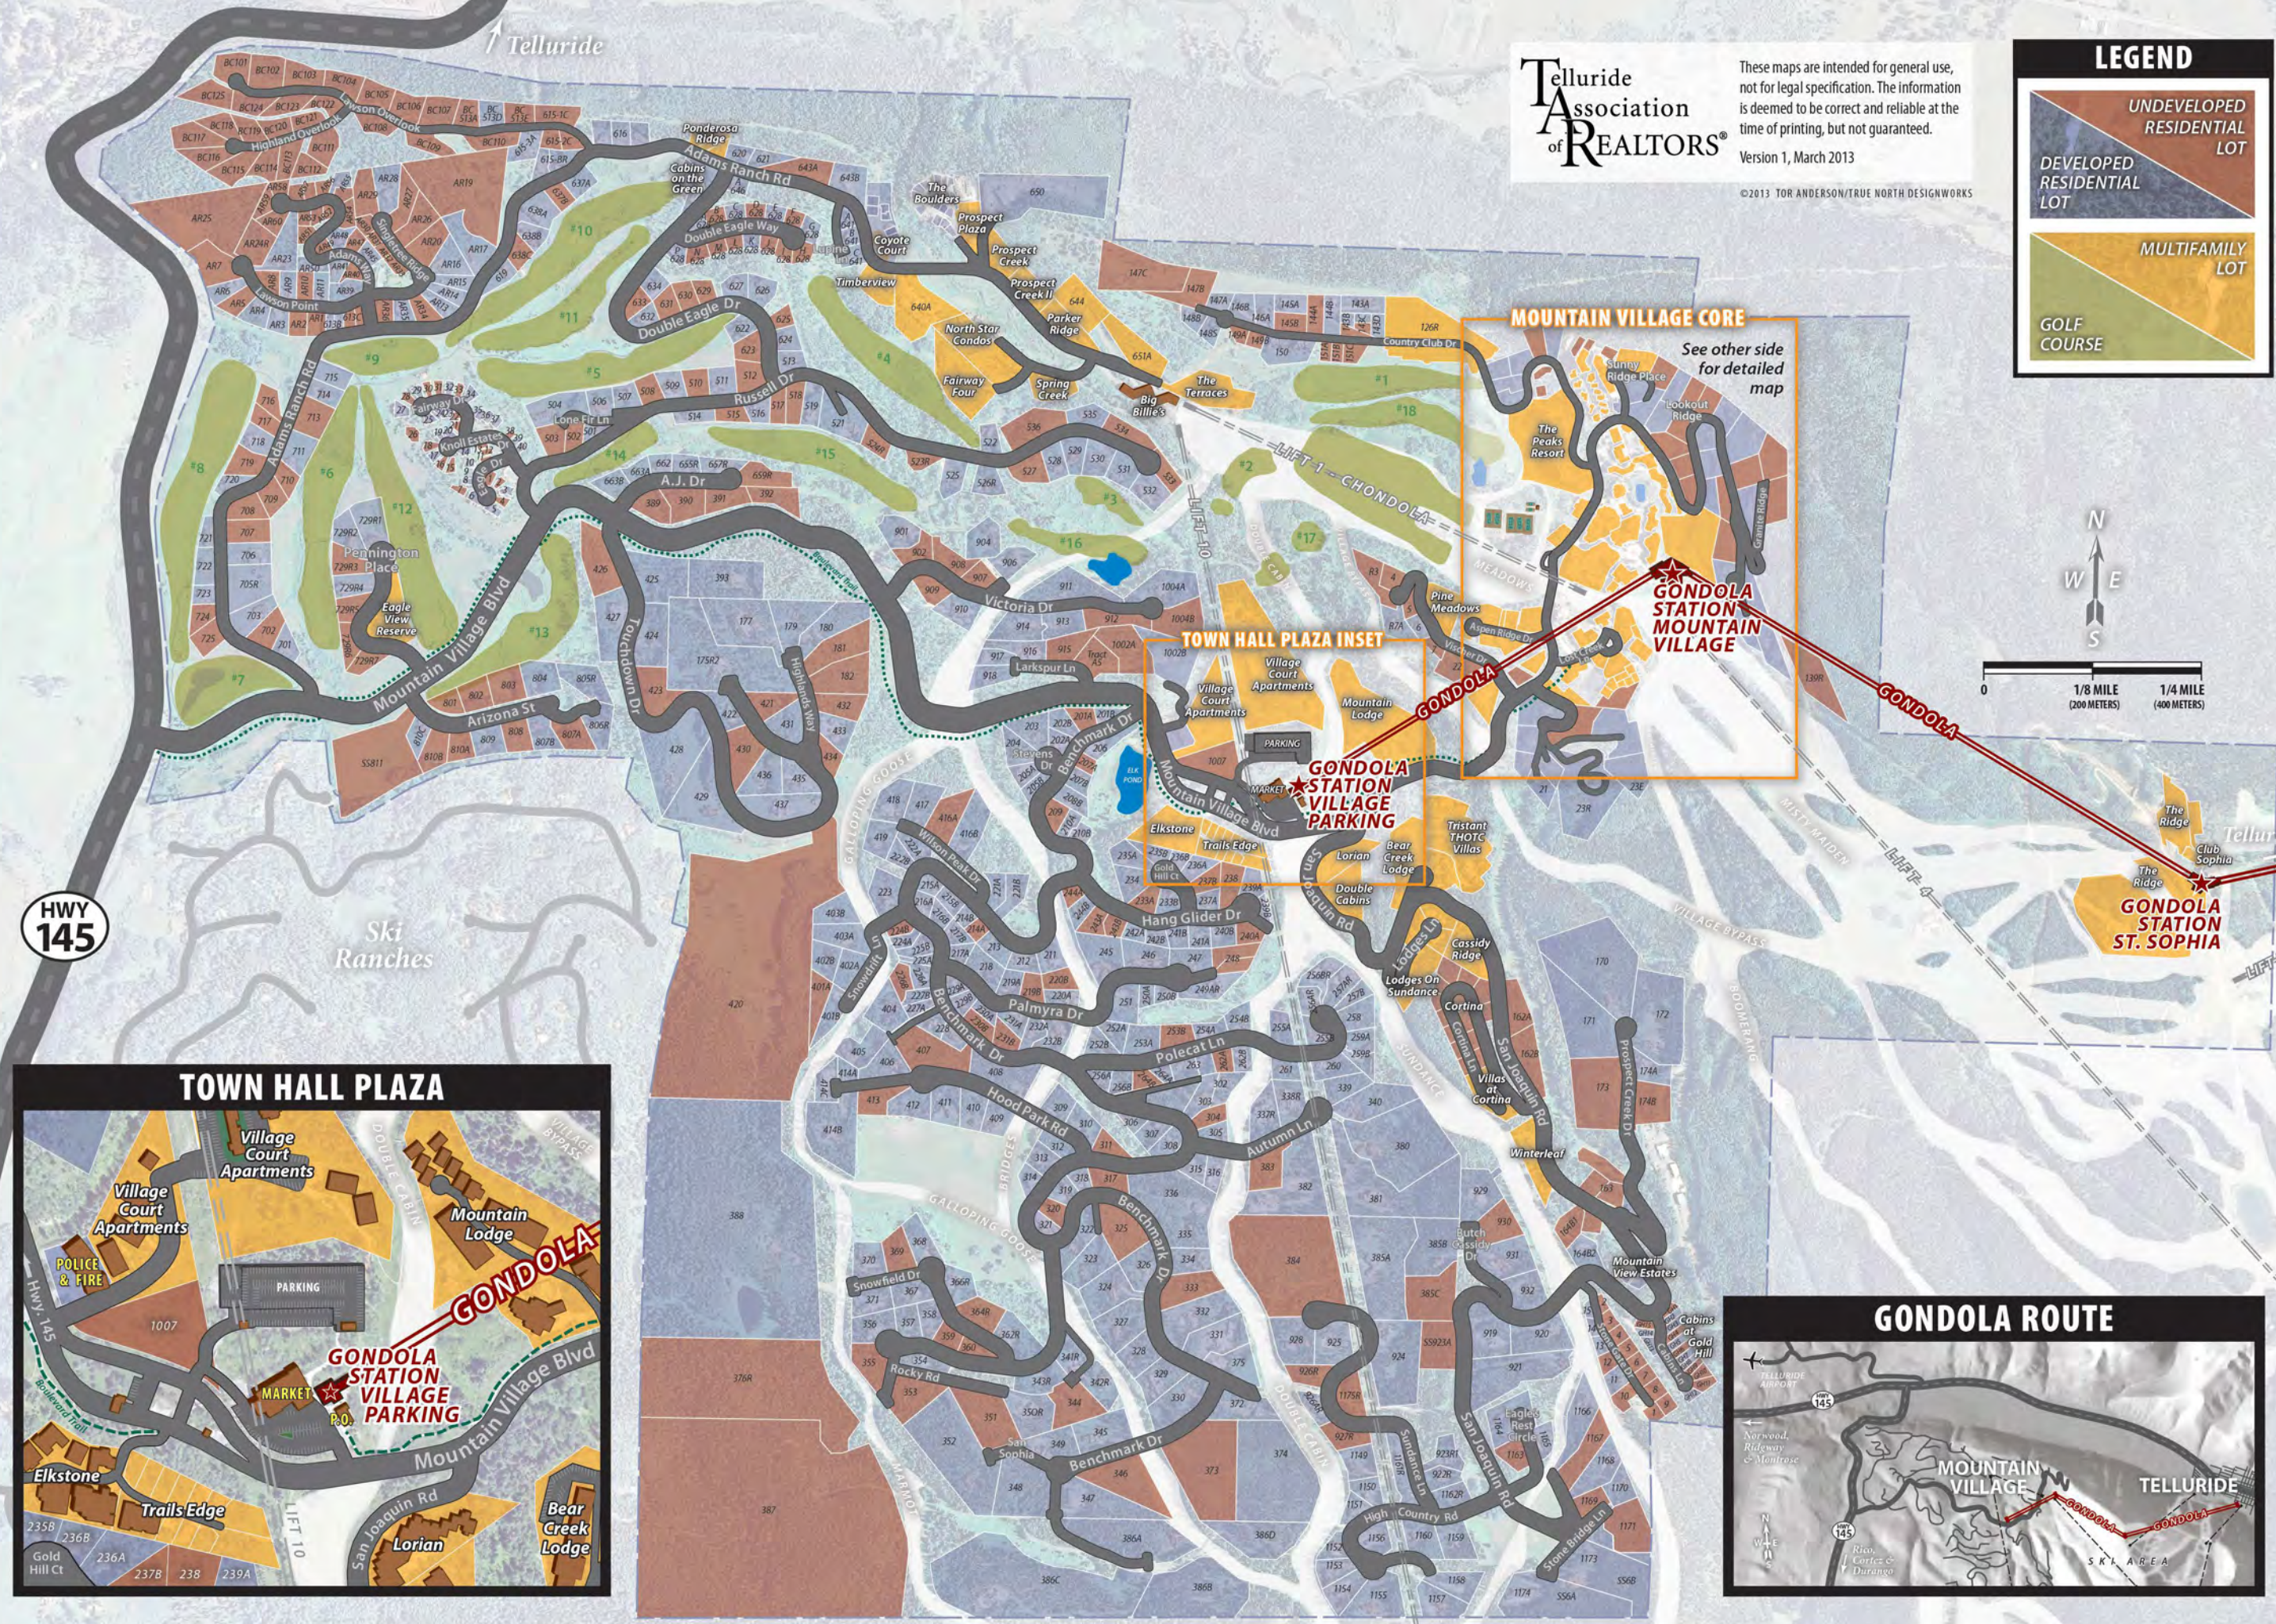

Town of Mountain Village

Telluride Association of REALTORS®

These maps are intended for general use, not for legal specification. The information is deemed to be correct and reliable at the time of printing, but not guaranteed.
Version 1, March 2013

©2013 TOR ANDERSON/TRUE NORTH DESIGNWORKS

LEGEND

- UNDEVELOPED RESIDENTIAL LOT
- DEVELOPED RESIDENTIAL LOT
- MULTIFAMILY LOT
- GOLF COURSE

MOUNTAIN VILLAGE CORE

See other side for detailed map

GONDOLA STATION MOUNTAIN VILLAGE

TOWN HALL PLAZA INSET

GONDOLA STATION VILLAGE PARKING

TOWN HALL PLAZA

GONDOLA STATION VILLAGE PARKING

Map details include: Village Court Apartments, Mountain Lodge, Elkstone, Trails Edge, Lorian, Bear Creek Lodge, and Highway 145.

GONDOLA ROUTE

Map showing the route from Mountain Village to Telluride, including Highway 145 and the Ski Area.